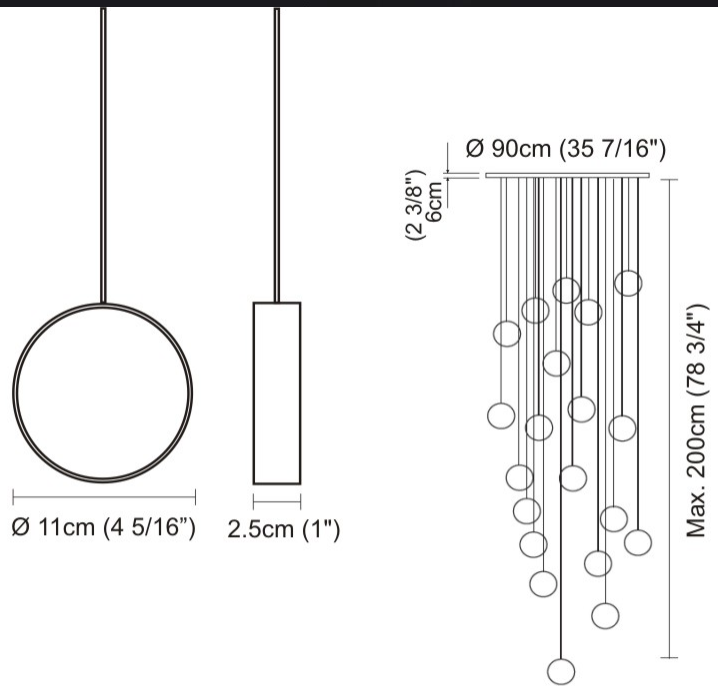

base number   Finish
Options

1. To build a product code in our configurator select the specify button on the base model # product page
2. To build a manual product code on this datasheet choose from the options listed below in blue font and add the suffix to the base model #

GENERAL

Series: Do Not Disturb
Brand: Knikerboker
Division: Design
Mounting Type: Suspension
Mounting Location: Ceiling
Subcategory: Ambient

PHYSICAL

Shape: Round
Diameter (mm): 900
Diameter (in): 35 7/16
Max. Overall Height (mm): 2000
Max. Overall Height (in): 78 3/4
Light Distribution: Direct / Indirect
Diffuser: Opal
Fixture Finish: [EWH](#) / [EBK](#) / [MAN](#) / [COF](#) / [PRD](#) / [SLF](#) / [GLF](#) / [CLF](#) / [BRL](#)
Fixture Material: Aluminum
Cable Details: Silicon Coaxial Cable 10 Cables Of 1500mm / 59 1/16" 10 Cables Of 2000mm / 78 3/4"

ELECTRICAL

Lamp Type: LED
Input Wattage (W): 160
Total Output Wattage (W): 140
Dimming: 0-10V Dimming / Phase Dimming (120Vac Only)
Driver Included: Yes
Driver Location: Integrated
Driver Type: Constant Voltage - Universal
Driver Class: Class 2
Input Voltage (V): 120 - 277
Output Voltage (V): 24
Upon Request: (Not included - see components) Remote: Phase dimming @120Vac only / (Included) Integral: 0-10Vdc dimming / 277Vac

LED

Number of LEDs: 20
Color Temperature (°K): 3000
Max. Delivered Lumen (lm): 2000
CRI: >85 CRI
Lamp Life (hrs): 50000

OPTICAL

RATINGS AND CERTIFICATIONS

Certified By: Certified for North American Standards
IP rating: IP20