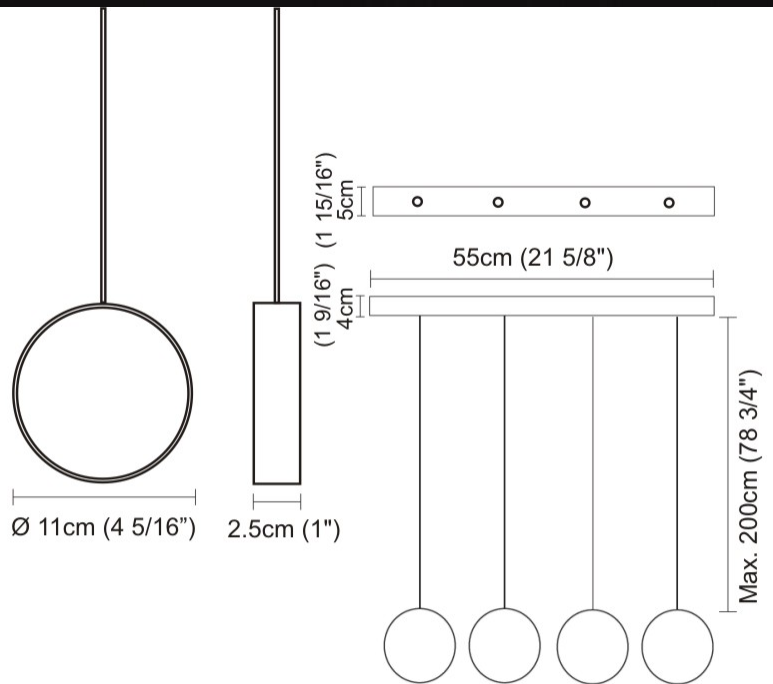

PROJECT	
TYPE	
SPECIFIER	
QUANTITY	
DATE	

DO NOT DISTURB SUSPENSION

D131117-

base number   Finish
Options

1. To build a product code in our configurator select the specify button on the base model # product page
2. To build a manual product code on this datasheet choose from the options listed below in blue font and add the suffix to the base model #

GENERAL

Series: Do Not Disturb
Brand: Knikerboker
Division: Design
Mounting Type: Suspension
Mounting Location: Ceiling
Subcategory: Ambient

PHYSICAL

Shape: Round
Length (mm): 550
Length (in): 21 5/8
Width (mm): 50
Width (in): 2
Light Distribution: Direct / Indirect
Diffuser: Opal
Fixture Finish: EWH / EBK / MAN / COF / PRD / SLF / GLF / CLF / BRL
Fixture Material: Aluminum
Cable Details: Silicon Coaxial Cable 1500mm / 59 1/16"

ELECTRICAL

Lamp Type: LED
Input Wattage (W): 32
Total Output Wattage (W): 28
Dimming: 0-10V Dimming / Phase Dimming (120Vac Only)
Driver Included: Yes
Driver Location: Integrated
Driver Type: Constant Voltage - Universal
Driver Class: Class 2
Input Voltage (V): 120 - 277
Output Voltage (V): 24
Upon Request: (Not included - see components) Remote: Phase dimming @120Vac only / (Included) Integral: 0-10Vdc dimming / 277Vac

LED

Number of LEDs: 4
Color Temperature (°K): 3000
Max. Delivered Lumen (lm): 4000
CRI: >85 CRI
Lamp Life (hrs): 50000

OPTICAL

RATINGS AND CERTIFICATIONS

Certified By: Certified for North American Standards
IP rating: IP20